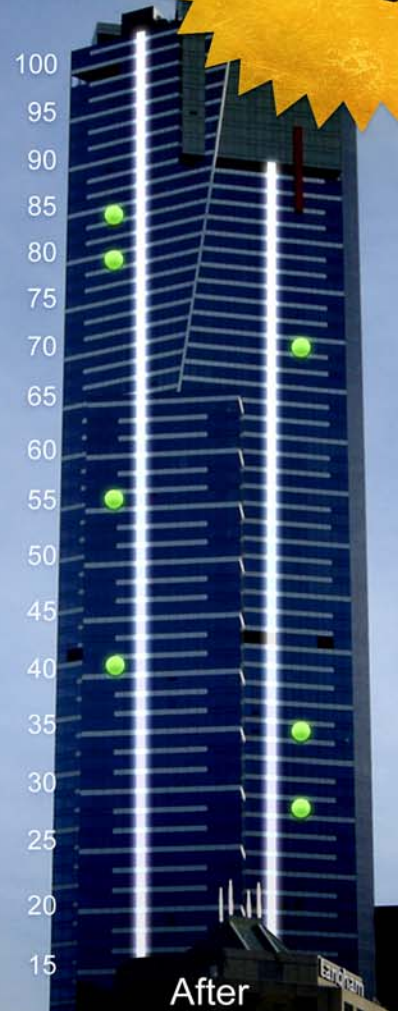

Destination Dispatch™ EFFICIENT TRAVEL.

SWIFT®
FUTURA™
COMPATIBLE

EFFICIENT TRAVEL.

Destination Dispatch™ uses advanced algorithms to determine which elevator to call based upon the information being provided to the system. Because Destination Dispatch™ knows the specific destinations, it groups together passengers traveling to the same floors, minimizing the number of stops in each elevator's route. Passengers get to their floors sooner than with a conventional dispatching system.