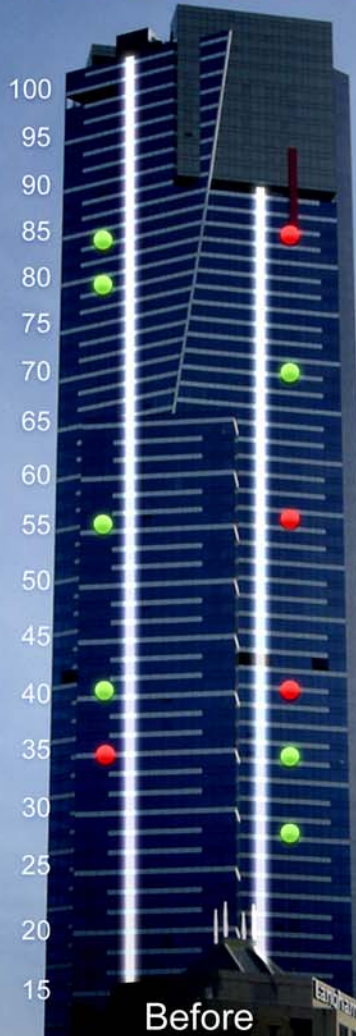

Destination Dispatch™ EFFICIENT TRAVEL.

SWIFT®
FUTURA™
COMPATIBLE

EFFICIENT TRAVEL.

Destination Dispatch™ uses advanced algorithms to determine which elevator to call based upon the information being provided to the system. Because Destination Dispatch™ knows the specific destinations, it groups together passengers traveling to the same floors, minimizing the number of stops in each elevator's route. Passengers get to their floors sooner than with a conventional dispatching system.

Destination Dispatch™ touch-screen showing the destination input screen.

Phone: (201) 508-2300 Fax: (201) 508-2250 swiftcec.com